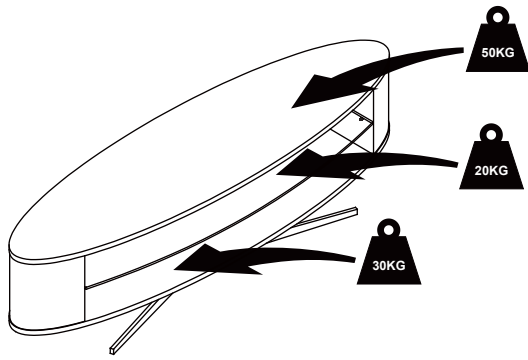

Protect the top surface of the unit when constructing to prevent scratching!
Take extra care not to over tighten any screws as this may cause damage!