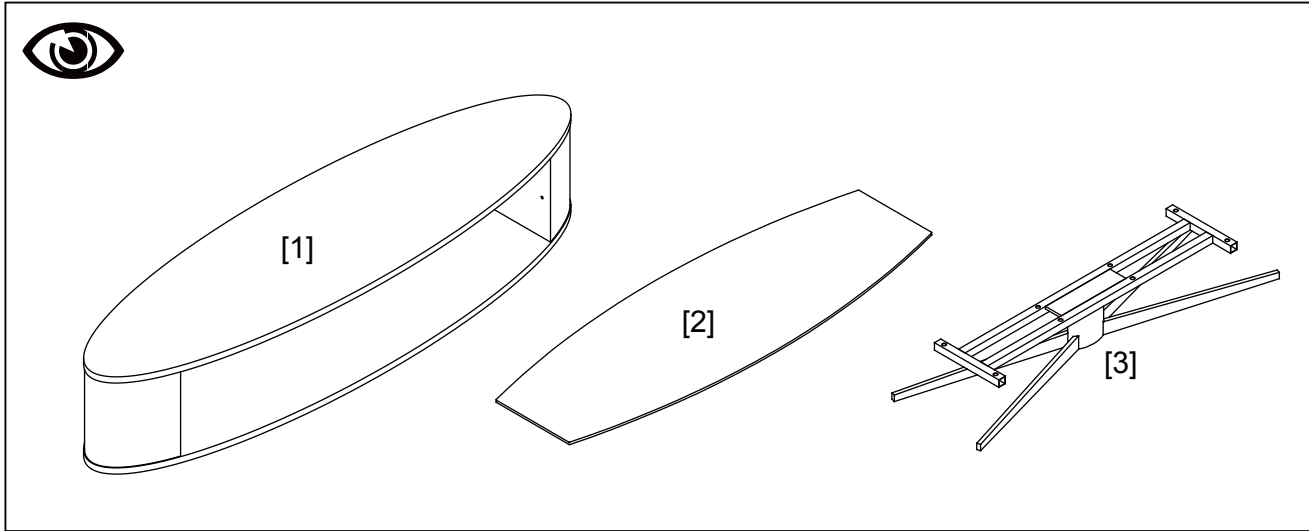

Protect the top surface of the unit when constructing to prevent scratching!
Take extra care not to over tighten any screws as this may cause damage!