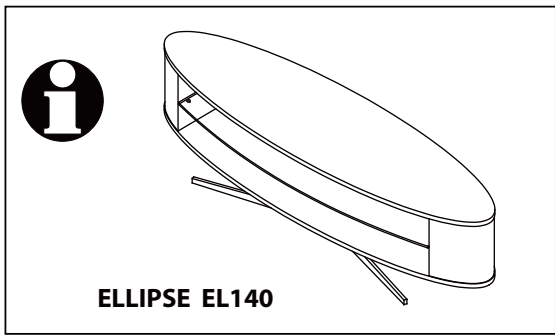

Protect the top surface of the unit when constructing to prevent scratching!
Take extra care not to over tighten any screws as this may cause damage!