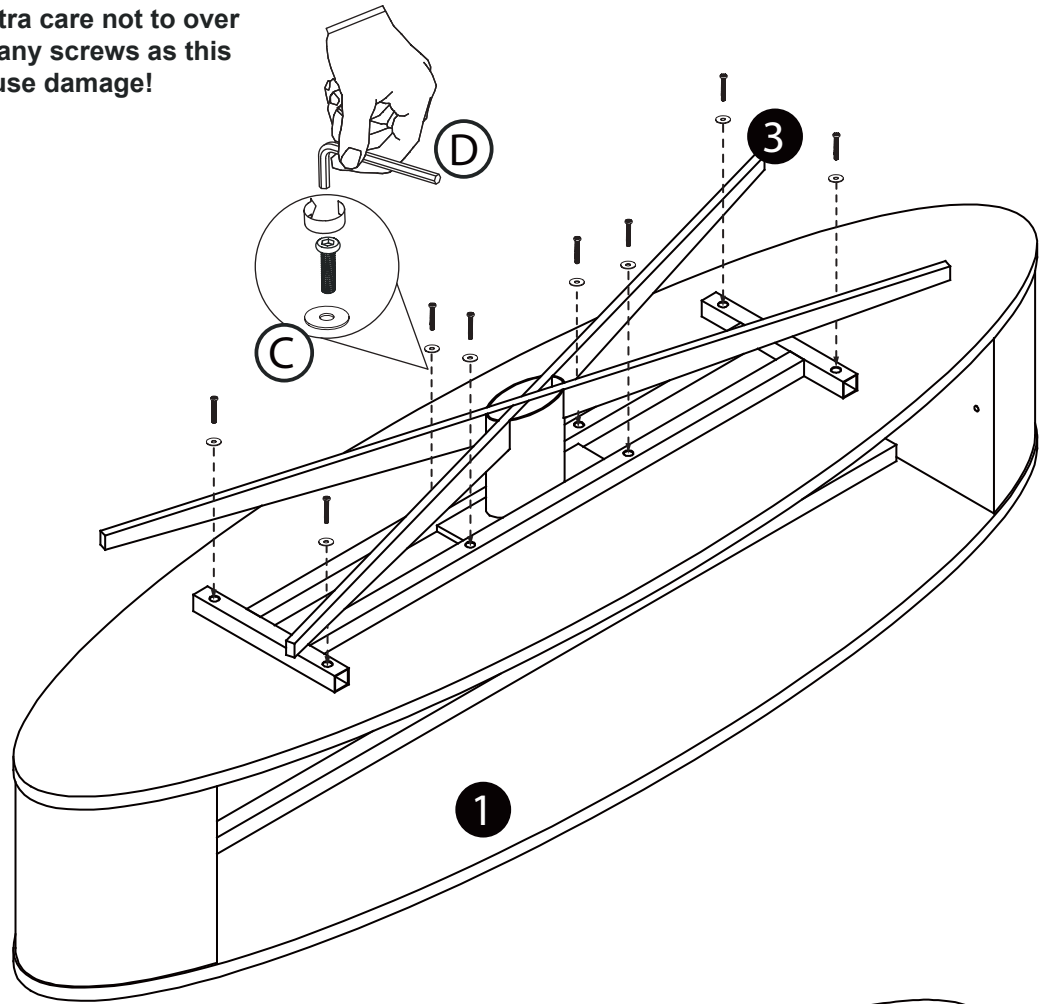

**(UK)Free Phone 0800 634 2699**  
**(US)Toll Free (844) 499-1159**

**spares@techlink.uk.com**

**Web**

**www.techlink.uk.com**  
**www.recharge.uk.com**

 **Protect the top surface of the unit when constructing to prevent scratching!**  
**Take extra care not to over tighten any screws as this may cause damage!**

1

Take extra care not to over tighten any screws as this may cause damage!

B x8

C x8

2

A x4

3