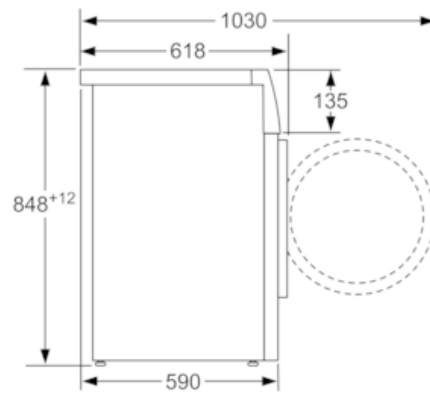

Technical Data

Construction type :	Free-standing
Height of removable worktop (mm) :	848
Dimensions of the product (mm) :	848 x 598 x 590
Net weight (kg) :	69.9
Connection rating (W) :	2300
Current (A) :	10
Voltage (V) :	220-240
Frequency (Hz) :	50
Approval certificates :	CE, VDE
Length of electrical supply cord (cm) :	160
Washing performance class :	A
Door hinge :	Left
Wheels :	No
EAN code :	4242005080052
Capacity cotton (kg) - NEW (2010/30/EC) :	9.0
Energy efficiency class (2010/30/EC) :	A+++
Energy consumption annual (kWh/annum) - NEW (2010/30/EC) :	152
Power consumption in off-mode (W) - NEW (2010/30/EC) :	0.12
Power consumption in left-on mode - NEW (2010/30/EC) :	0.43
Water consumption annual (l/annum) - NEW (2010/30/EC) :	11220
Spin drying performance class :	B
Maximum spin speed (rpm) - NEW (2010/30/EC) :	1361
Average washing time cotton 40C (partial load) - NEW (2010/30/EC) :	285
Average washing time cotton 60C (full load) (min) - NEW (2010/30/EC) :	285
Average washing time cotton 60C (partial load) - NEW (2010/30/EC) :	285
Noise level washing (dB(A) re 1 pW) :	49
Noise level spinning (dB(A) re 1 pW) :	75
Installation type :	Free-standing

Technical Information

- Dimensions (H X W X D): 84.8 x 59.8 x 59 cm
- Slide-under installation
- Large silver-white door with 171° opening and 32cm porthole opening

Serie | 6 Washing Machines**WAT28463GB****Automatic washing machine**

measurements in mm

measurements in mm