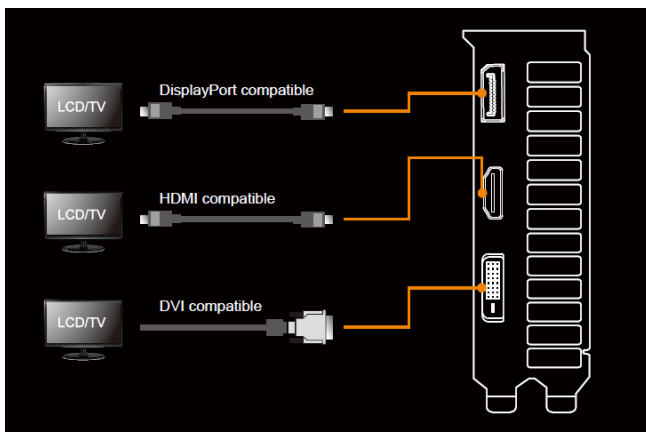

I/O Specifications

● **MORE CREATING, LESS WAITING:**
Dedicated GPU power accelerates the creative apps you use every day. Combined with NVIDIA Creator Ready Drivers, you'll get additional performance and reliability to supercharge your creativity.

● **NVIDIA® G-SYNC™ TECHNOLOGY:**
For the smoothest and fastest gaming imaginable, eliminating screen tearing and minimizing display stutter and input lag.