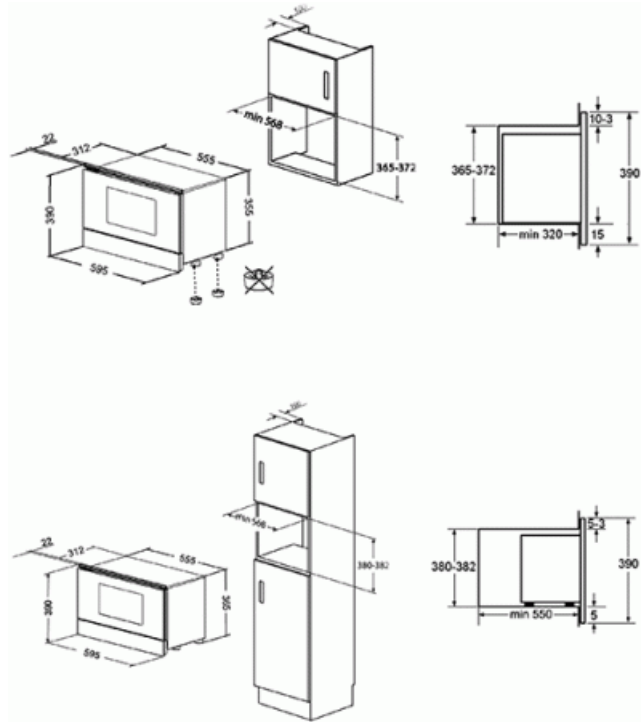

Selezione Aesthetic
EAN13: 8017709213855

• **Type**

• Product Family: Microwave • Category: Built-in • Installation: Under cupboard • Cooking Method: Microwave with grill • Control: Electronic

• **Aesthetics**

• Aesthetics: Selection • Colour: Finger friendly stainless steel • Material: Stainless steel • Type of steel: Brushed • Glass Type: Clear • Door: With 2 horizontal strips

• **Controls**

• Display / Clock: 2 LED • Type of control setting: Control knobs • No. of controls: 2

• **Technical Features**

• Cavity material: Stainless steel • Gross volume: 23 litres • No. of lights: 1 • Light type: Incandescent • Light

Power: 20 W • Light when door is opened: Yes • Door opening: Side-opening • Cooling system: Tangential • Ceramic base: Yes • Grill type: Heating element • Tilting grill: Yes • Grill - power: 1200 W • Microwave effective power: 850 W • Total no. of door glasses: 2 • Safety Thermostat: Yes • Microwave screen protection : Yes • Microwave stops when door is opened: Yes • Usable cavity space dimensions (HxWxD): 220x350x280 mm

• Dimensions of the product (mm): 390x595x334

• **Accessories Included**

Grid:1

OPTIONAL

• Thin bar to change microwave ovens height from 39cm to 38cm: KITMP38 • Dish baker: KITPLATE
