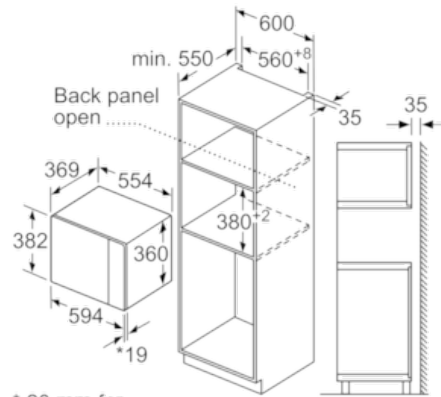

Technical Data

Type of micro-wave oven :	MW only
Type of control :	Electronic
Color / Material Front :	Black
Dimensions of the product (mm) :	382 x 594 x 388
Cavity dimensions (mm) :	208.0 x 328.0 x 369.0
Length electrical supply cord (cm) :	130
Net weight (kg) :	18.5
Gross weight (kg) :	21.0
EAN code :	4242005066308
Maximum micro-wave power (W) :	900
Connection Rating (W) :	1450
Current (A) :	10
Voltage (V) :	230-240
Frequency (Hz) :	50
Plug type :	GB plug

Performance/technical information

- Cavity volume: 25 l
- Turntable distribution
- Length of mains cable: 130 cm
- Total connected load electric: 1.45 KW
- Nominal voltage: 230 - 240 V
- Appliance dimension (hxwxd): 382 mm x 594 mm x 388 mm
- Niche dimension (hxwxd): 380 mm - 382 mm x 560 mm - 568 mm x 550 mm
- Please refer to the dimensions provided in the installation manual

Serie | 4 Microwave oven

Built-in microwave oven BFL553MB0B

Microwave,
corner installation

Measurements in mm

measurements in mm

measurements in mm

measurements in mm