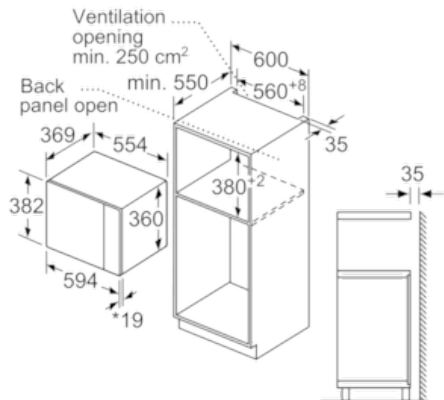

Technical Data

Type of micro-wave oven :	MW only
Type of control :	Electronic
Color / Material Front :	Black
Dimensions of the product (mm) :	382 x 594 x 388
Cavity dimensions (mm) :	208.0 x 328.0 x 369.0
Length electrical supply cord (cm) :	130
Net weight (kg) :	18.5
Gross weight (kg) :	21.0
EAN code :	4242005066308
Maximum micro-wave power (W) :	900
Connection Rating (W) :	1450
Current (A) :	10
Voltage (V) :	230-240
Frequency (Hz) :	50
Plug type :	GB plug

Performance/technical information

- Cavity volume: 25 l
- Turntable distribution
- Length of mains cable: 130 cm
- Total connected load electric: 1.45 KW
- Nominal voltage: 230 - 240 V
- Appliance dimension (hxwxd): 382 mm x 594 mm x 388 mm
- Niche dimension (hxwxd): 380 mm - 382 mm x 560 mm - 568 mm x 550 mm
- Please refer to the dimensions provided in the installation manual

Serie | 4 Microwave oven

Built-in microwave oven BFL553MB0B

Microwave,
corner installation

Measurements in mm

measurements in mm

measurements in mm

measurements in mm