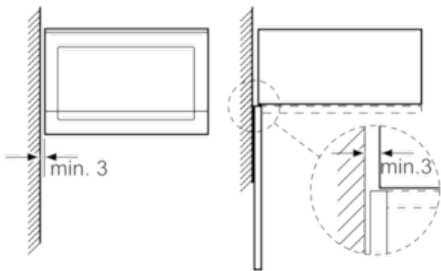

Serie | 4 Microwave oven

Built-in microwave oven BFL553MB0B

Microwave,
corner installation

Measurements in mm