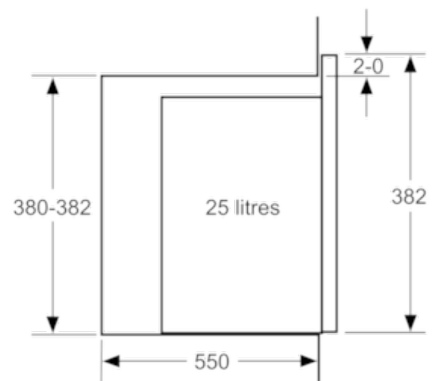

Technical Data

Type of micro-wave oven :	MW only
Type of control :	Electronic
Color / Material Front :	Black
Dimensions of the product (mm) :	382 x 594 x 388
Cavity dimensions (mm) :	208.0 x 328.0 x 369.0
Length electrical supply cord (cm) :	130
Net weight (kg) :	18.5
Gross weight (kg) :	21.0
EAN code :	4242005066308
Maximum micro-wave power (W) :	900
Connection Rating (W) :	1450
Current (A) :	10
Voltage (V) :	230-240
Frequency (Hz) :	50
Plug type :	GB plug

Performance/technical information

- Cavity volume: 25 l
- Turntable distribution
- Length of mains cable: 130 cm
- Total connected load electric: 1.45 KW
- Nominal voltage: 230 - 240 V
- Appliance dimension (hxwxd): 382 mm x 594 mm x 388 mm
- Niche dimension (hxwxd): 380 mm - 382 mm x 560 mm - 568 mm x 550 mm
- Please refer to the dimensions provided in the installation manual

Serie | 4 Microwave oven

Built-in microwave oven BFL553MB0B

Microwave,
corner installation

Measurements in mm

measurements in mm

measurements in mm

measurements in mm