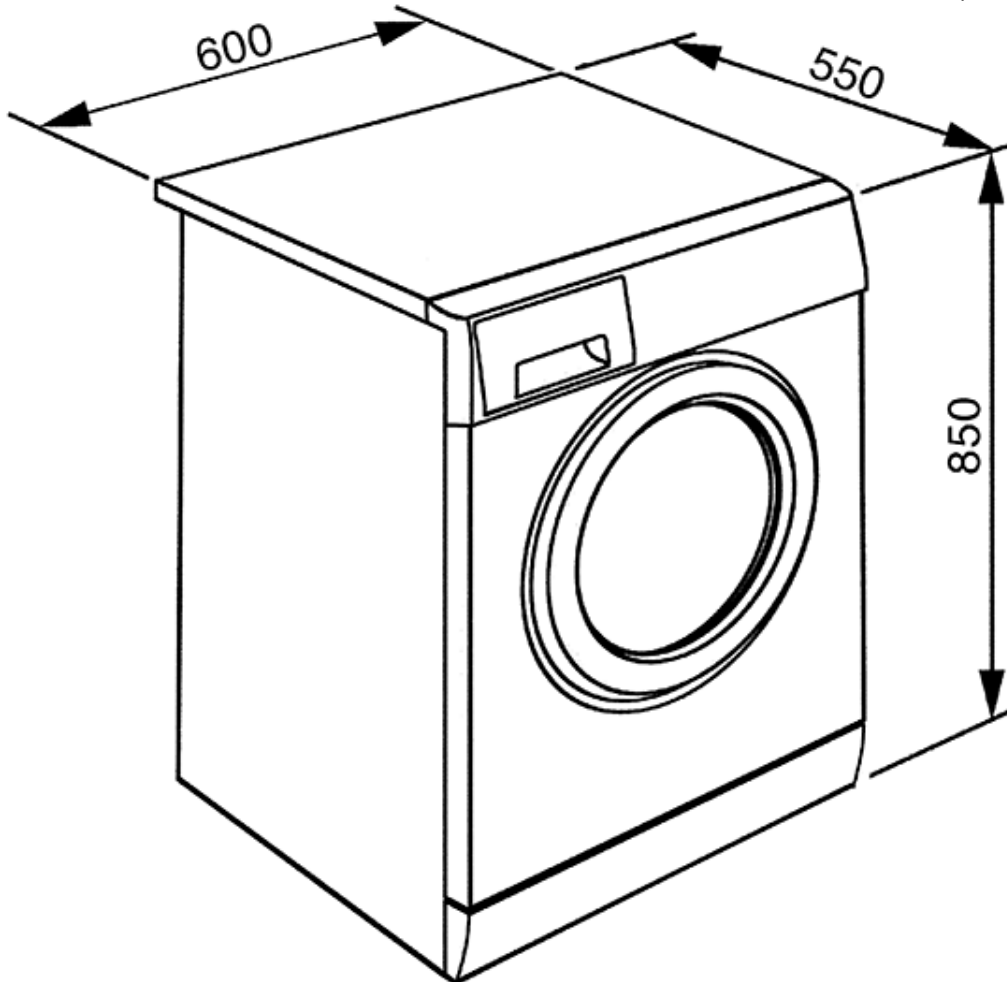

WDF14C7

Cucina product

Free standing Washer/dryer, White
Energy Efficiency Class AA

- Electronic display panel includes 24h delay timer, time to end, programme progression, spin regulation, temperature regulation
- Buttons/options: delay timer, flexitime, prewash, additional rinse, no spin, rinse hold, easy iron, intensive, cold wash, drying
- 15 washing programmes including
- Special programmes; mixed fabrics, wool, gym, shirts, super fast 15 min.
- 2 drying programmes
- Variable spin speed up to 1400rpm
- Clean programme
- Max washing capacity: 7Kg dry laundry
- Max drying capacity: 4Kg
- Condenser drying
- St/steel drum and polypropylene tank
- Extra large 300mm porthole
- Automatic variable load
- Child lock (programme lock)
- Automatic cleaning system

Consumption:

- For washing only: water: 47 litres, energy: 1.19kW/h
- For complete 7Kg wash + 2 sessions of 4Kg drying: Water 99 litres, energy: 4.76kW/h
- Annual energy consumption: 952 kWh
- Annual water consumption: 19800 litres
- Noise level washing: 59 dB(A) re 1pW
- Noise level spinning: 75 dB(A) re 1pW
- Noise level drying: 61 dB(A) re 1pW
- Nominal power: 2.00kW
- Energy efficiency class: A
- Washing performance: A

WDF14C7

washer dryer
Cucina Selection
60 cm
white
energy rating AA
spin speed: 1400

Smeg (UK) Limited
3 Milton Park, Abingdon
Oxon OX14 4RN
Tel. +44 (0)844 557 9907
Fax +44 (0)844 557 9337